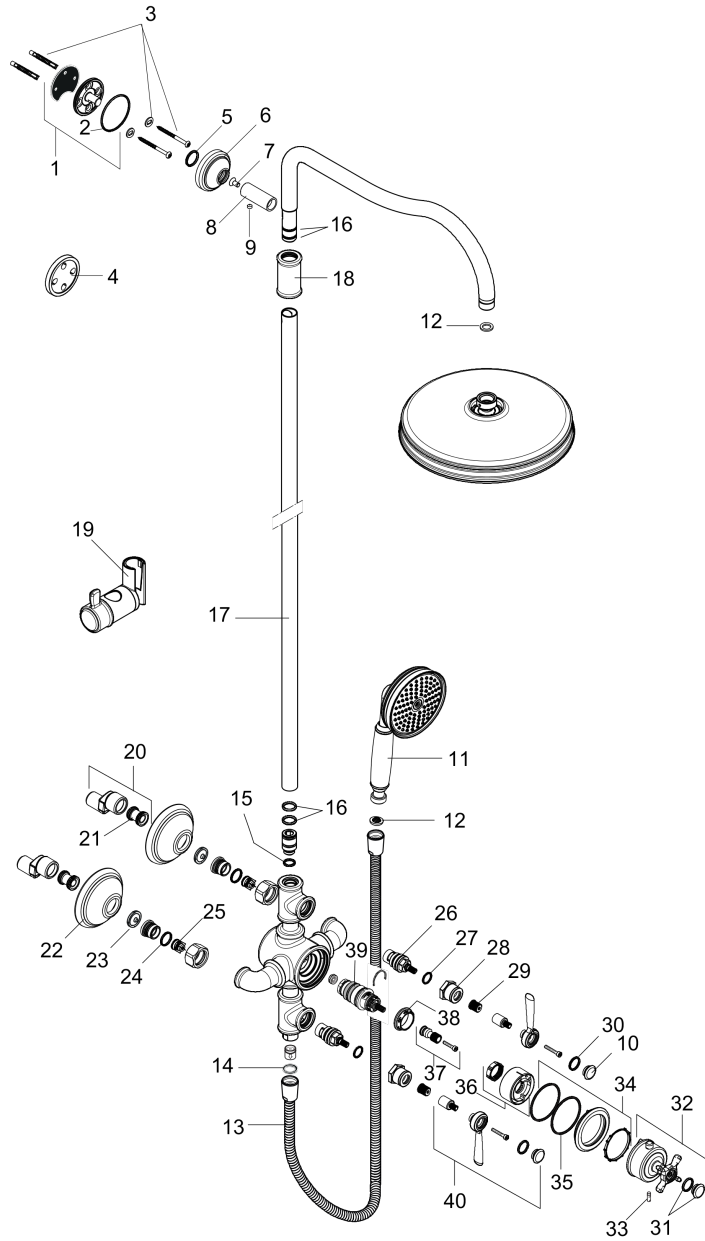

### Features

- consists of: Showerhead, Handshower, Thermostatic shower mixer, Handshower hose, Slider
- Flow: 2.0 GPM (7.6 L/Min)
- Outlets may not be operated simultaneously
- Shower outlet flow: 2.0 GPM (7.6 L/min)
- Anti-scald 100° safety stop
- Integrated volume controls
- Exposed installation
- Thermostatic cartridge

## Scale drawing

**AXOR Montreux**  
**Showerpipe 240 1-Jet, 2.0 GPM**  
Finishes : **brushed nickel**    Part no. : **16572821**

## Exploded drawing

Year of production: >01/18

#### Spare parts list

Year of production: >01/18

Pos.	Description	Part no.	Price	PU
1	wall flange	95688000	-	1
2	O-Ring 50x2	98187000	-	1
3	mounting set	96179000	-	1
4	tile-matching-disk	95239820	-	1
5	O-ring 20x2	98165000	-	1
6	escutcheon Ø 60 mm	92982820	-	1
7	screw	92137000	-	1
8	sleeve	92166820	-	1
9	hollow set screw M6x5	98447000	-	1
10	set of screw covers	93182000	-	1
11	handshower	16320820	-	1
12	filter packing	94246000	-	1
13	shower hose 1,60 m	28116820	-	1
14	seal	98058000	-	1
15	O-ring 12x2,25	98382000	-	1
16	O-ring 15x2,5	98131000	-	1
17	pipe 973 mm	92468820	-	1
18	sleeve	92983820	-	1
19	support, assy	98723820	-	1
20	set of S-unions (±32 mm)	98592000	-	1
21	noise reduction	96429000	-	1
22	escutcheon	98595820	-	1
23	filter packing	96922000	-	1
24	O-ring 17x1,5	98137000	-	1
25	non return valve	96737000	-	1
26	shut off unit right closing	94009000	-	1
27	O-ring 14x1,78	92984000	-	1
28	sleeve	92712820	-	1
29	adapter for handle	92375000	-	1
30	O-ring 16x2	98133000	-	1
31	set of screw covers, cold / hot water / neutral	97987000	-	1
32	handle for thermostat	16594820	-	1
33	hollow set screw M5x16	97666000	-	1
34	deco-ring	92985000	-	1
35	O-ring 48x2,5	92987000	-	1
36	sleeve	92986820	-	1
37	adapter for handle	96435000	-	1
38	nut	98913000	-	1
39	thermostat cartridge	98282001	-	1
40	handle	92705820	-	1