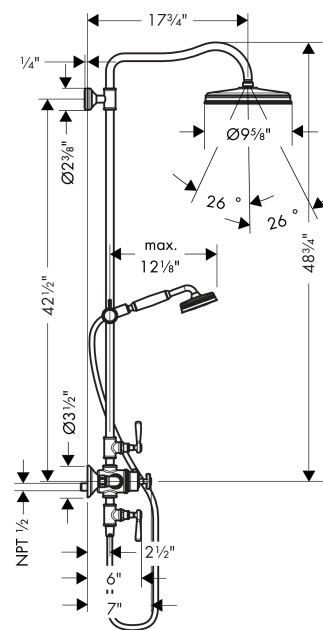

### Features

- consists of: Showerhead, Handshower, Thermostatic shower mixer, Handshower hose, Slider
- Flow: 2.0 GPM (7.6 L/Min)
- Outlets may not be operated simultaneously
- Shower outlet flow: 2.0 GPM (7.6 L/min)
- Anti-scald 100° safety stop
- Integrated volume controls
- Exposed installation
- Thermostatic cartridge

## Technology

## Scale drawing

**AXOR Montreux**  
**Showerpipe 240 1-Jet, 2.0 GPM**  
Finishes : **brushed nickel**    Part no. : **16572821**